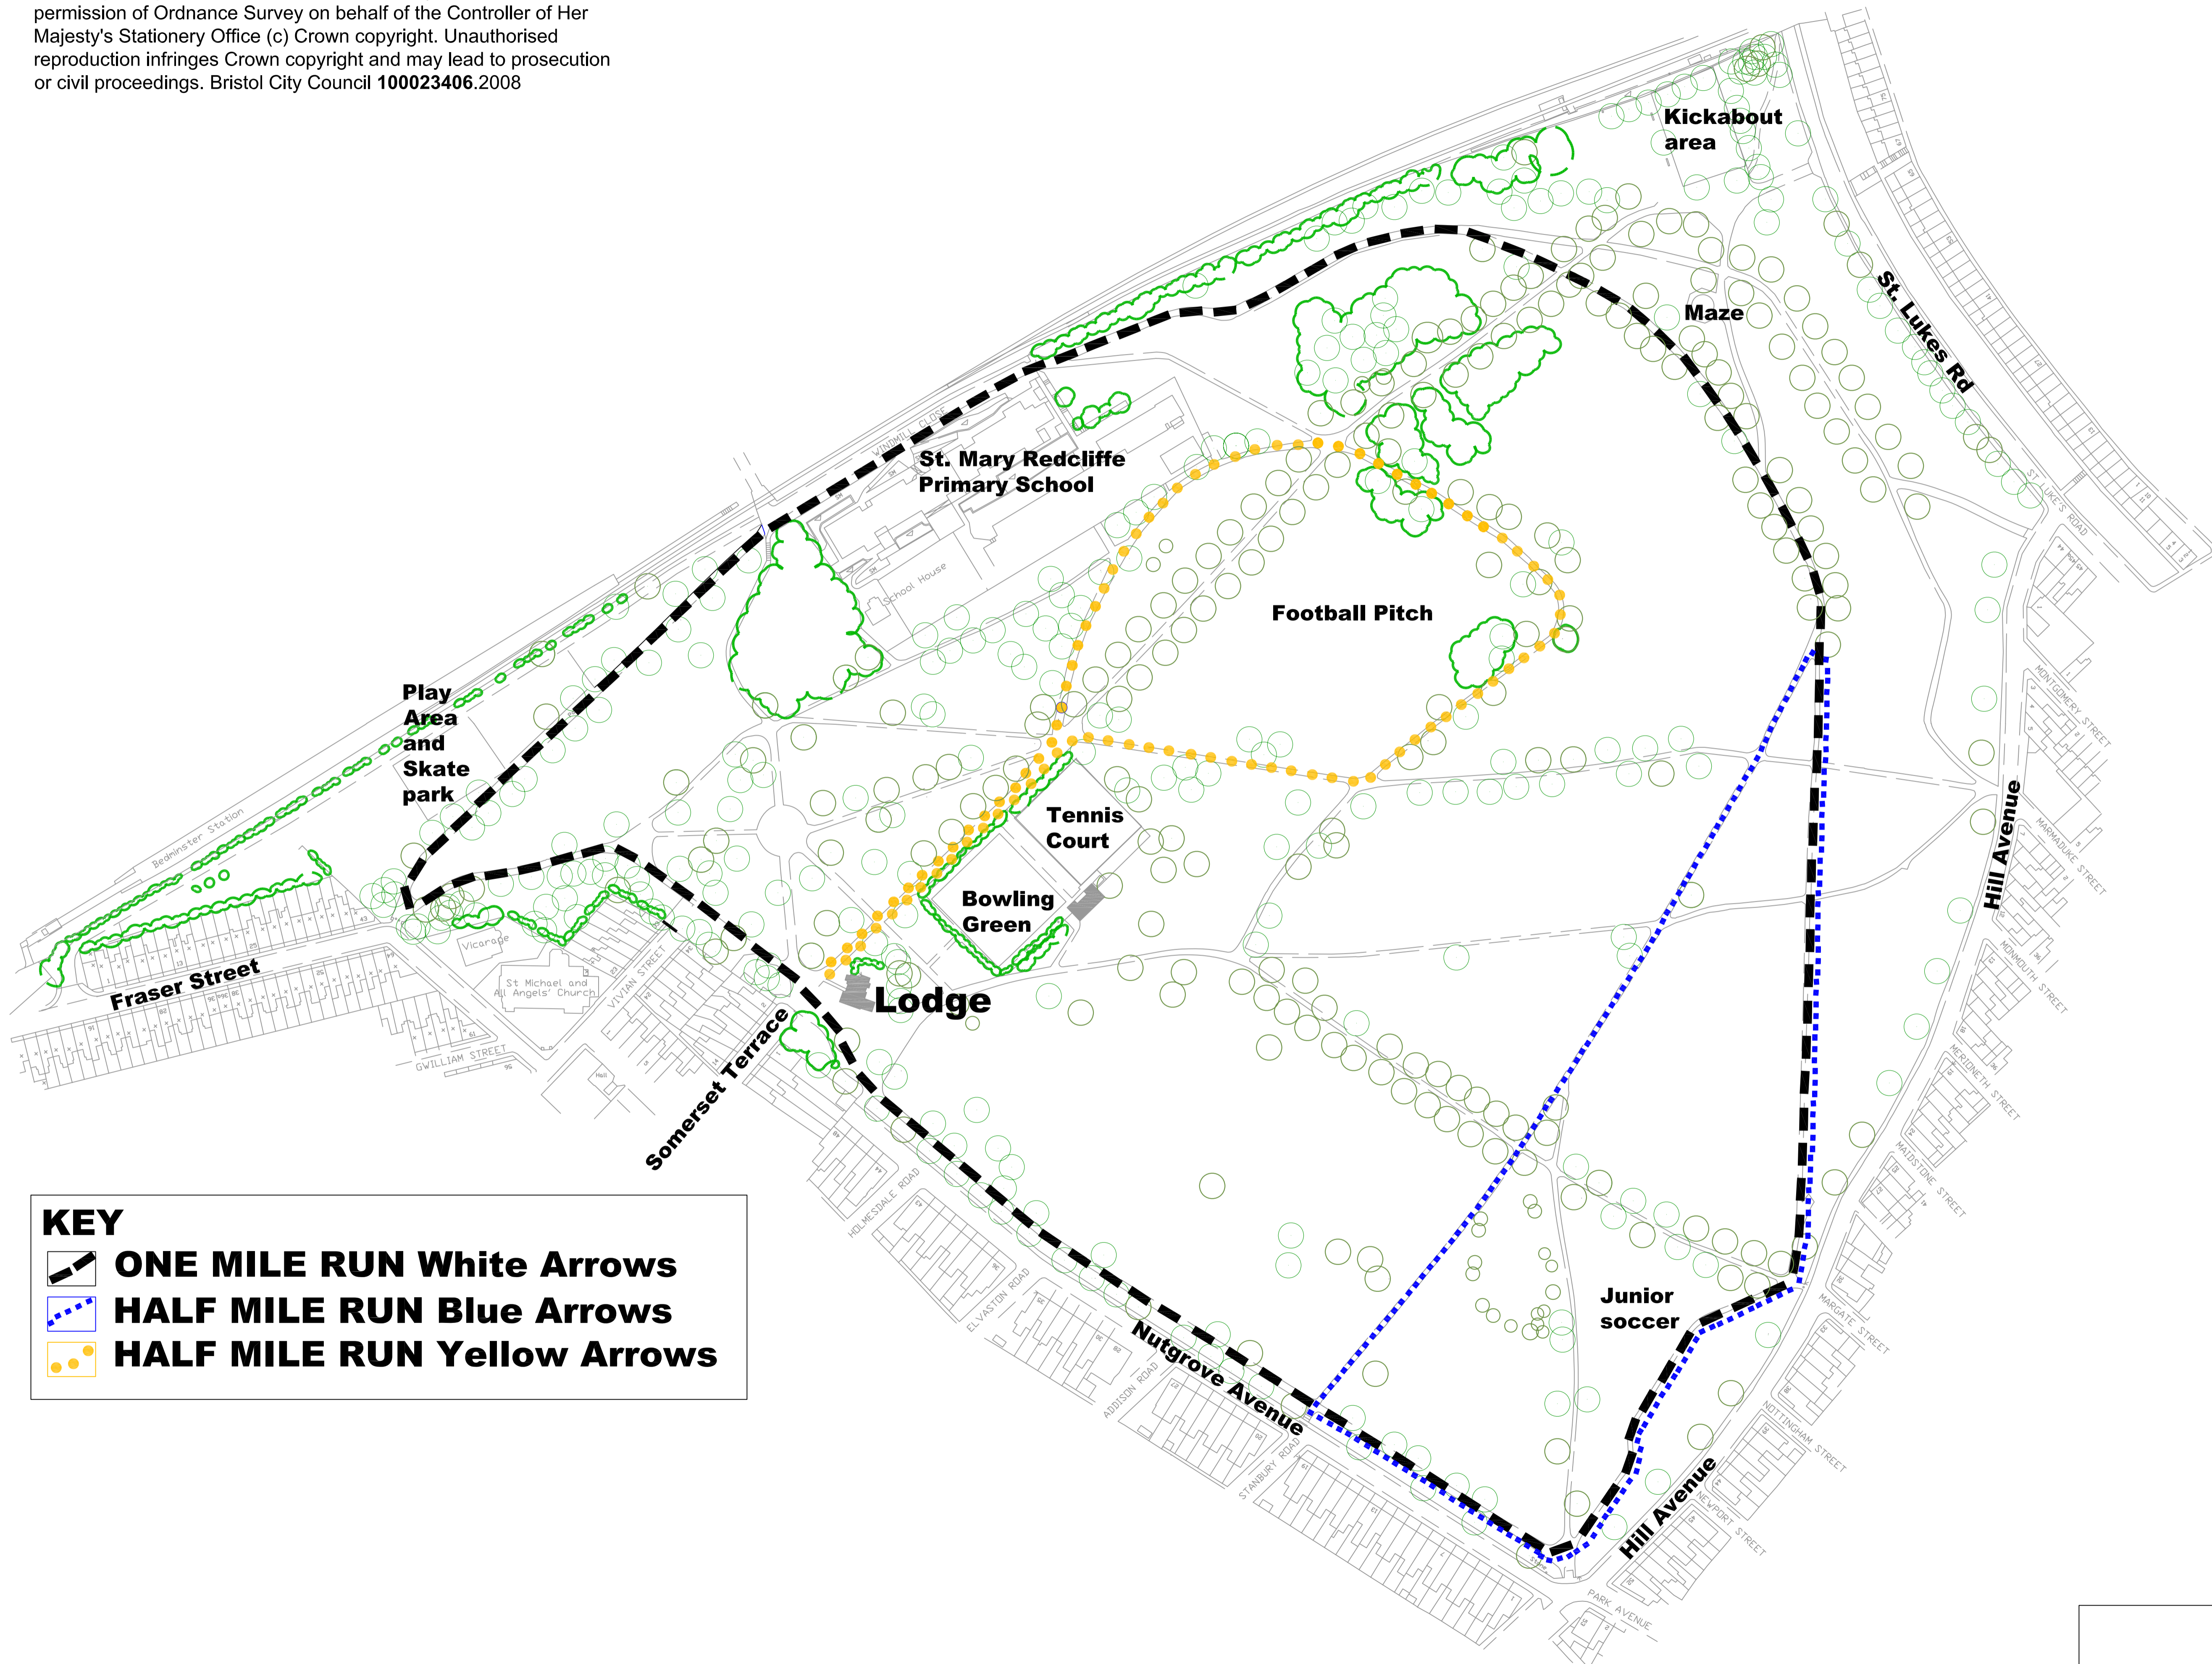

This map is reproduced from Ordnance Survey material with the permission of Ordnance Survey on behalf of the Controller of Her Majesty's Stationery Office (c) Crown copyright. Unauthorised reproduction infringes Crown copyright and may lead to prosecution or civil proceedings. Bristol City Council 100023406.2008

KEY

-  **ONE MILE RUN White Arrows**
-  **HALF MILE RUN Blue Arrows**
-  **HALF MILE RUN Yellow Arrows**